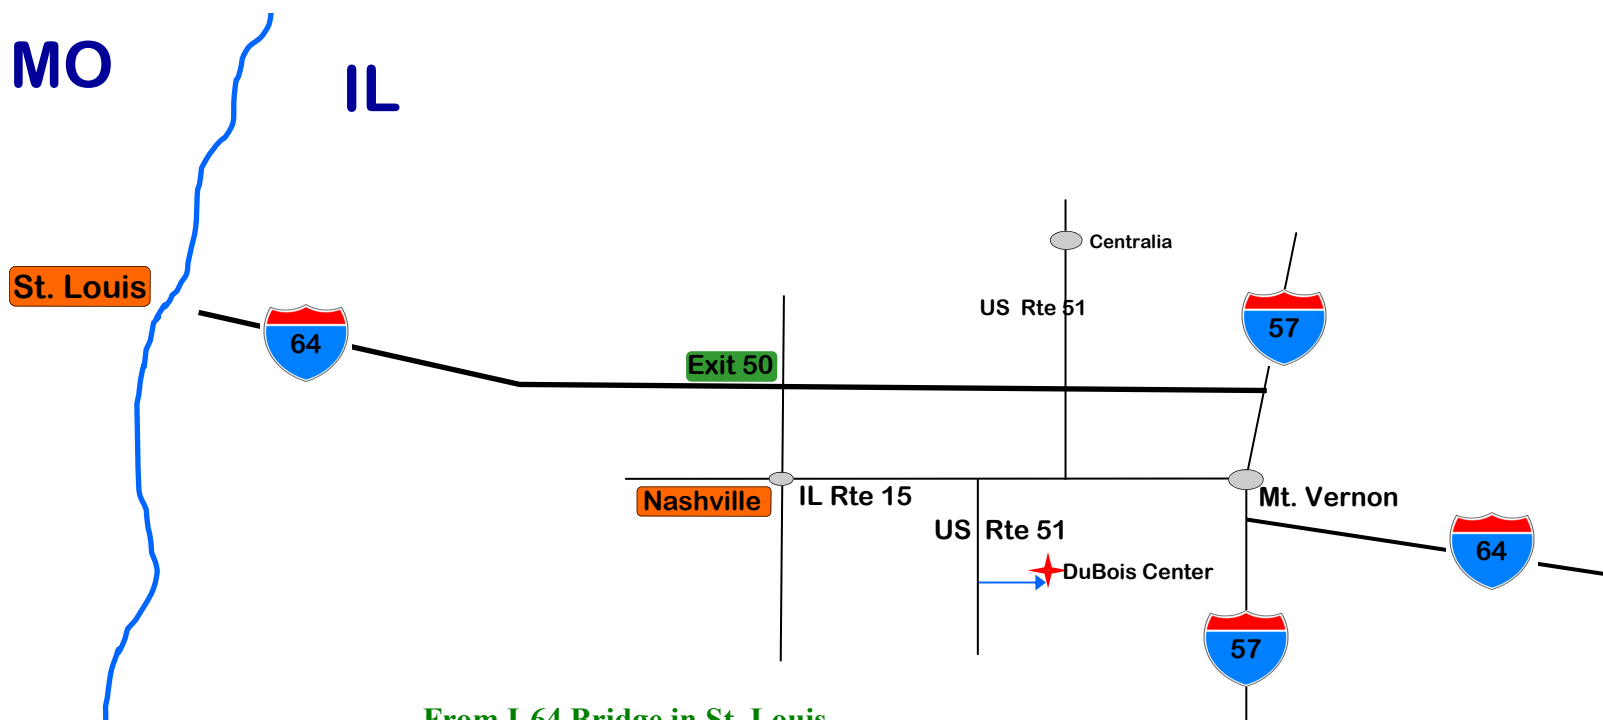

Directions to Camper Pick-up at DuBois Center

2651 Quarry Road DuBois, IL 62831

From I-64 Bridge in St. Louis

I-64 East to Illinois Rte 127 South (Exit 50) Follow Rte 127
South 3 miles to Illinois Rte 15 (Nashville traffic signal)

Turn **Left** (east at signal) on Illinois Rte 15
9 Miles to US 51 South

Turn **Right** (south) on US 51
6.5 miles to DuBois Center sign

Turn **Left** (east) at DuBois Center sign
1.5 miles to DuBois Center Entrance on the **Left**

*map not to scale