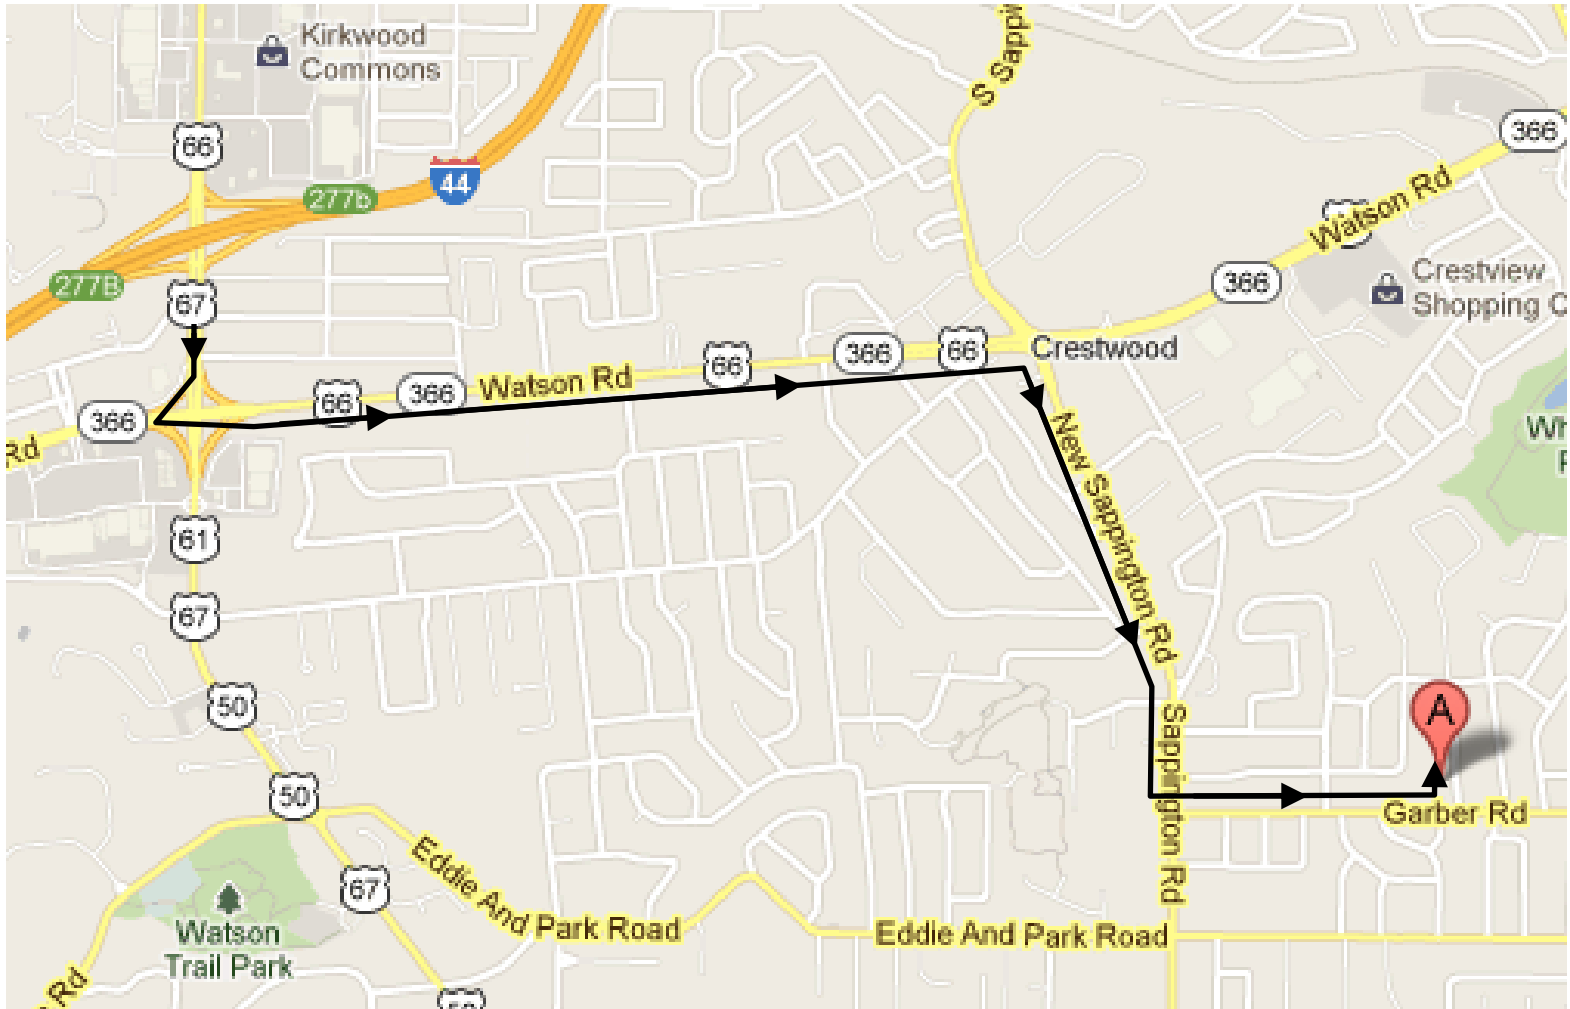

**Directions to Camper Drop-off @
Episcopal Church of the Advent
9373 Garber Rd
Crestwood, MO 63126**

From East or West Bound I-44

Take the Lindbergh exit (westbound exit 277a or eastbound exit 277b) and go south (right from eastbound 44, left from westbound 44). Go approx 1/4 mile.

Take the Watson Rd exit and go east (left). Go approx 1 1/2 miles.

Turn right on New Sappington. Go approx 1 mile.

Turn left on Garber Rd. There is no stoplight, but if you pass Long Elementary School on your right, you just missed it.

Go approx 1/2 mile, Advent will be on your left.